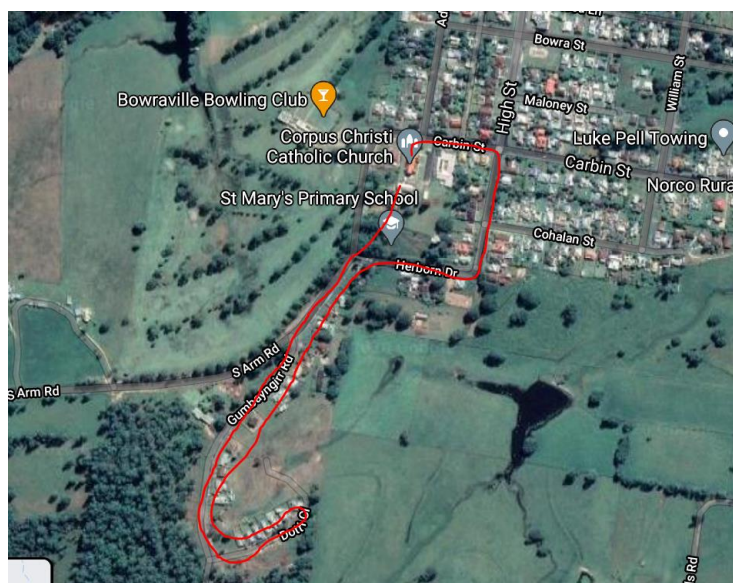

St Mary's Walk to School Day

This Friday the 11th of September is Walk Safely to School Day.

St Mary's Staff Members will have a Walking School Bus on the following route.

We will leave St Mary's at 8.15am and head down Gumbayngirr Rd to Dotti Close, back up to Herborn Drive, along High Street and back onto Carbin St.

Please have your children ready should they wish to walk to school safely with us. For families outside that route, please feel free to meet us anywhere on the journey!

St Mary's Staff Members.